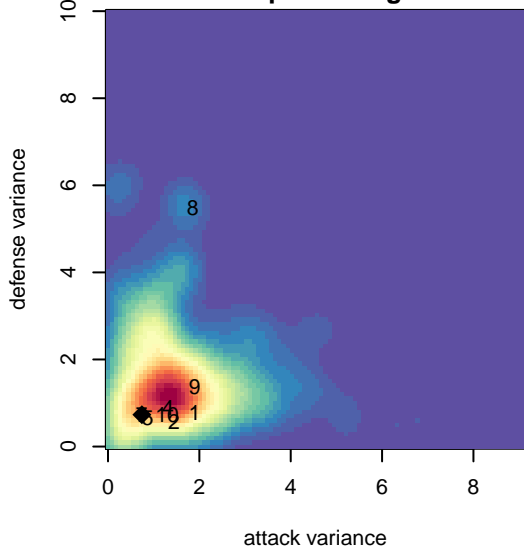

FC Golden State White B99

FC Golden State
Pasadena, CAS
B99 total strength=1713
attack=23.73 defense=23.61
fall league = SCDL FI1 U15

alt names used:
FC Golden State BU15 White

Venues played:
2013 SoCal National Cup B99
2014 SCDL FI1 U15

**attack and defense variance (black dot)
relative to other teams
and top 10 in region**

**attack and defense rating
relative to others at age
and all opponents in last 13 months**

**attack and defense rating
relative to others at age
and all opponents in last 13 months**

Performance relative to 13 month average

Performance relative to 13 month average

Distribution of opponents
 Red = Lose zone, Blue = Win zone, Green = Even
 Black line separates win/lose zones

lot. A=Neither has attack advantage, B=Opponent has both attack and defense advantage, C=Opponent has both attack and defense disadvantage, D=Both have