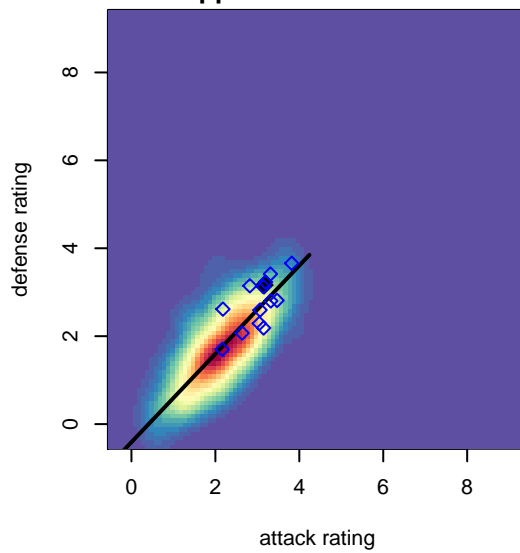

FC Golden State White B99

FC Golden State
Pasadena, CAS
B99 total strength=1713
attack=23.73 defense=23.61
fall league = SCDL FI1 U15

alt names used:
FC Golden State BU15 White

Venues played:
2013 SoCal National Cup B99
2014 SCDL FI1 U15

**attack and defense variance (black dot)
relative to other teams
and top 10 in region**

**attack and defense rating
relative to others at age
and all opponents in last 13 months**

**attack and defense rating
relative to others at age
and all opponents in last 13 months**

Performance relative to 13 month average

Performance relative to 13 month average

Distribution of opponents
 Red = Lose zone, Blue = Win zone, Green = Even
 Black line separates win/lose zones

lot. A=Neither has attack advantage, B=Opponent has both attack and defense advantage, C=Opponent has both attack and defense disadvantage, D=Both have